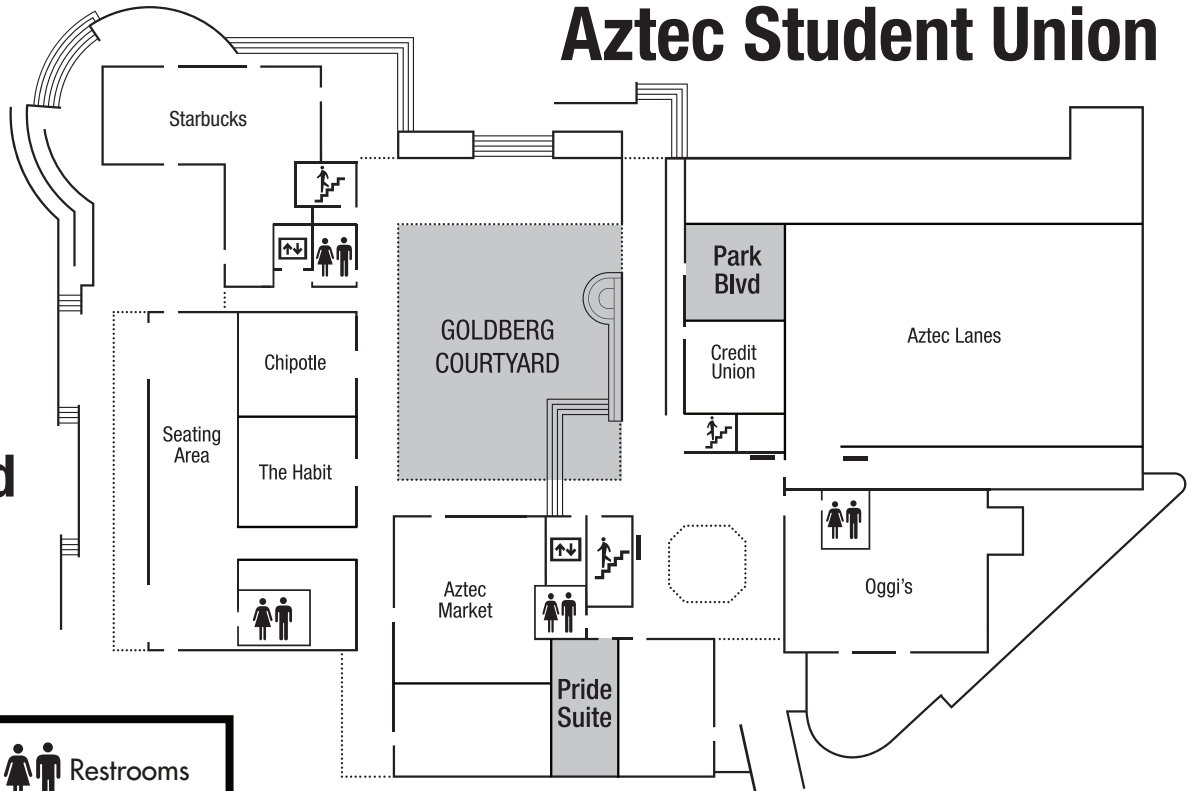

Aztec Student Union

Ground Level

	Stairs		Restrooms
	Elevator		Digital Touchscreen

2nd Floor

3rd Floor

Gray background indicates rooms being used for Student Research Symposium Sessions.